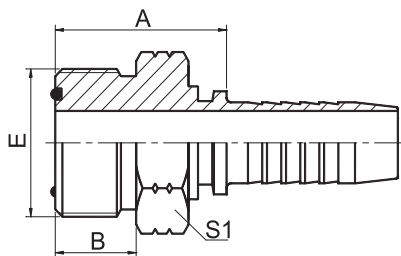

# 扣压式软管接头

**KF14211**

代号 PART NO.	螺纹 E THREAD E	胶管 HOSE BORE		O 形圈	尺寸 DIMENSIONS		
		公称内径 DN	标号 DASH	O-RING	A	B	S1
KF14211-04-04	9/16"X18	6	04	O011	22.5	9.8	17
KF14211-06-04	11/16"X16	6	04	O012	24	11.2	19
KF14211-06-06	11/16"X16	10	06	O012	24	11.2	19
KF14211-08-06	13/16"X16	10	06	O014	27.5	12.8	22
KF14211-08-08	13/16"X16	12	08	O014	28.5	12.8	22
KF14211-08-10	13/16"X16	16	10	O014	28.5	12.8	22
KF14211-10-08	1"X14	12	08	O016	32.5	15.5	27
KF14211-10-10	1"X14	16	10	O016	33.5	15.5	27
KF14211-12-08	1.3/16"X12	12	08	O018	35.5	17	32
KF14211-12-10	1.3/16"X12	16	10	O018	36	17	32
KF14211-12-12	1.3/16"X12	20	12	O018	36.5	17	32
KF14211-16-12	1.7/16"X12	20	12	O021	37	17.5	38
KF14211-16-16	1.7/16"X12	25	16	O021	38.5	17.5	38
KF14211-20-20	1.11/16"X12	32	20	O025	41.5	17.5	46
KF14211-24-24	2"X12	40	24	O029	46.5	17.5	55