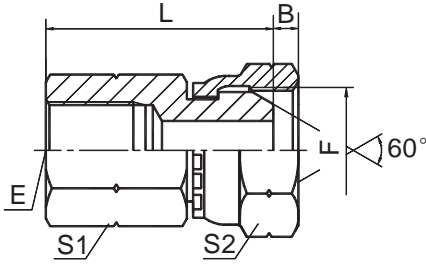

英管螺纹60°锥密封接头

KF7B-S

英管内螺纹 / 英管内螺纹 60° 外锥
 BSP FEMALE/BSP FEMALE 60° CONE

代 号 PART NO.	螺 纹 THREAD		尺 寸 DIMENSIONS					
	E	F			B	L	S1	S2
KF7B-02S	G1/8"X28	G1/8"X28			3.5	29	14	14
KF7B-04S	G1/4"X19	G1/4"X19			5.5	32	19	19
KF7B-04-06S	G1/4"X19	G3/8"X19			6.3	33.5	19	22
KF7B-06S	G3/8"X19	G3/8"X19			6.3	36.5	22	22
KF7B-06-04S	G3/8"X19	G1/4"X19			5.5	35	22	19
KF7B-06-08S	G3/8"X19	G1/2"X14			7.5	38	22	27
KF7B-08-06S	G1/2"X14	G3/8"X19			6.3	41.5	27	22
KF7B-08S	G1/2"X14	G1/2"X14			7.5	42	27	27
KF7B-08-10S	G1/2"X14	G5/8"X14			9.5	43.5	27	30
KF7B-08-12S	G1/2"X14	G3/4"X14			10.9	44	27	32
KF7B-10-08S	G5/8"X14	G1/2"X14			7.5	44	30	27
KF7B-12-08S	G3/4"X14	G1/2"X14			7.5	44.5	36	27
KF7B-12S	G3/4"X14	G3/4"X14			10.9	45.5	32	32
KF7B-12-16S	G3/4"X14	G1"X11			11.7	47	36	41
KF7B-16-12S	G1"X11	G3/4"X14			10.9	50	41	32
KF7B-16S	G1"X11	G1"X11			11.7	51.5	41	41
KF7B-20S	G1.1/4"X11	G1.1/4"X11			11	55.5	50	50
KF7B-24S	G1.1/2"X11	G1.1/2"X11			13	57.5	55	55
KF7B-32S	G2"X11	G2"X11			16	62	70	70